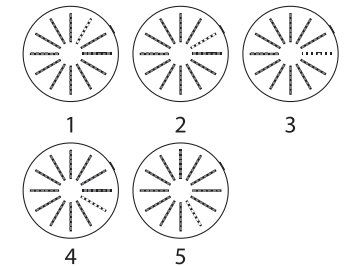

How to set date

How to set date

How to set animation

The animation LED will be blinking. Press button A to turn on/off the animation. Press button B to confirm and go to next setting.

How to set animation

The animation selection LED will be blinking. Press button A to select the animation. (1-5) Press button B to confirm and exit the setting mode. If animation mode is on, the animation will be appeared every 1/2 hour between 7:00pm-12:00 midnight.