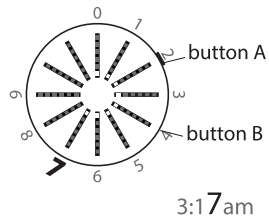

www.click-watch.com

How to see time (AM)
Press button A

How to see time (PM)
Press button A

How to see date
Press button A twice

How to set time

How to set time

How to set time

How to set date

How to set date

How to set date

How to set animation

The animation LED will be blinking. Press button A to turn on/off the animation. Press button B to confirm and go to next setting.

How to set animation

The animation selection LED will be blinking. Press button A to select the animation. (1-5) Press button B to confirm and exit the setting mode. If animation mode is on, the animation will be appeared every 1/2 hour between 7:00pm-12:00 midnight.