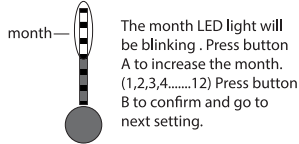

www.click-watch.com

How to see time (AM)
Press button A

How to see time (PM)
Press button A

How to see date
Press button A twice

How to set time

How to set time

How to set time

How to set date

How to set date

How to set date

How to set animation

The animation LED will be blinking. Press button A to turn on/off the animation. Press button B to confirm and go to next setting.

How to set animation