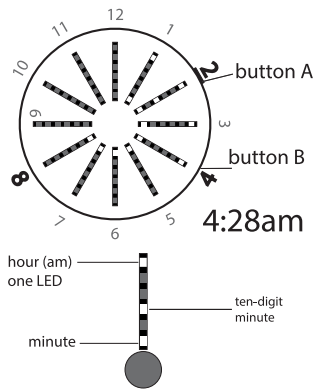

www.click-watch.com

How to see time (AM)
Press button A

How to see time (PM)
Press button A

How to see date
Press button A twice

How to set time

How to set time

How to set time

How to set date

How to set date

How to set date

How to set animation

The animation LED will be blinking. Press button A to turn on/off the animation. Press button B to confirm and go to next setting.

How to set animation

The animation selection LED will be blinking. Press button A to select the animation. (1-5) Press button B to confirm and exit the setting mode. If animation mode is on, the animation will be appeared every 1/2 hour between 7:00pm-12:00 midnight.