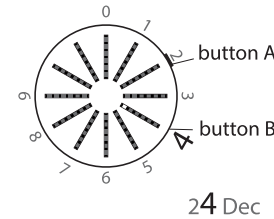

www.click-watch.com

How to see time (AM)
Press button A

How to see time (PM)
Press button A

How to see date
Press button A twice

How to set time

How to set time

How to set time

How to set date

How to set date

How to set date

How to set animation

The animation LED will be blinking. Press button A to turn on/off the animation. Press button B to confirm and go to next setting.

How to set animation

The animation selection LED will be blinking. Press button A to select the animation. (1-5) Press button B to confirm and exit the setting mode. If animation mode is on, the animation will be appeared every 1/2 hour between 7:00pm-12:00 midnight.