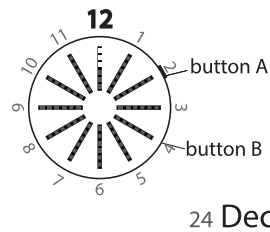

www.click-watch.com

How to see time (AM)
Press button A

How to see time (PM)
Press button A

How to see date
Press button A twice

How to set time

How to set time

How to set time

How to set date

How to set date

How to set date

How to set animation

The animation LED will be blinking. Press button A to turn on/off the animation. Press button B to confirm and go to next setting.

How to set animation

The animation selection LED will be blinking. Press button A to select the animation. (1-5) Press button B to confirm and exit the setting mode. If animation mode is on, the animation will be appeared every 1/2 hour between 7:00pm-12:00 midnight.