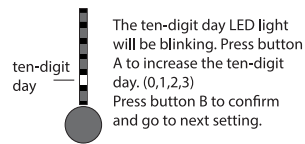

www.click-watch.com

How to see time (AM)
Press button A

How to see time (PM)
Press button A

How to see date
Press button A twice

How to set time

How to set time

How to set time

How to set date

How to set date

How to set date

How to set animation

The animation LED will be blinking. Press button A to turn on/off the animation. Press button B to confirm and go to next setting.

How to set animation

The animation selection LED will be blinking. Press button A to select the animation. (1-5) Press button B to confirm and exit the setting mode. If animation mode is on, the animation will be appeared every 1/2 hour between 7:00pm-12:00 midnight.