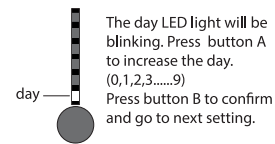

www.click-watch.com

How to see time (AM)
Press button A

How to see time (PM)
Press button A

How to see date
Press button A twice

How to set time

How to set time

How to set time

How to set date

How to set date

How to set date

How to set animation

The animation LED will be blinking. Press button A to turn on/off the animation. Press button B to confirm and go to next setting.

How to set animation

The animation selection LED will be blinking. Press button A to select the animation. (1-5) Press button B to confirm and exit the setting mode. If animation mode is on, the animation will be appeared every 1/2 hour between 7:00pm-12:00 midnight.