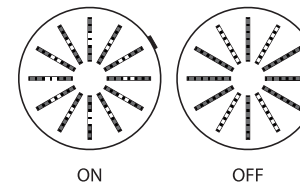

www.click-watch.com

How to see time (AM)
Press button A

How to see time (PM)
Press button A

How to see date
Press button A twice

How to set time

How to set time

How to set time

How to set date

How to set date

How to set date

How to set animation

The animation LED will be blinking. Press button A to turn on/off the animation. Press button B to confirm and go to next setting.

How to set animation