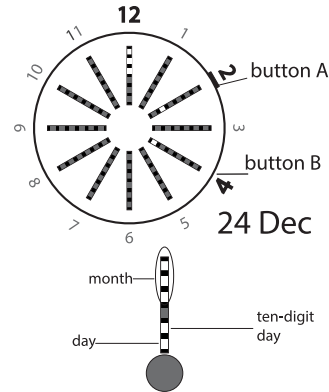

www.click-watch.com

How to see time (AM)
Press button A

How to see time (PM)
Press button A

How to see date
Press button A twice

How to set time

How to set time

How to set time

How to set date

How to set date

How to set date

How to set animation

The animation LED will be blinking. Press button A to turn on/off the animation. Press button B to confirm and go to next setting.

How to set animation

The animation selection LED will be blinking. Press button A to select the animation. (1-5) Press button B to confirm and exit the setting mode. If animation mode is on, the animation will be appeared every 1/2 hour between 7:00pm-12:00 midnight.