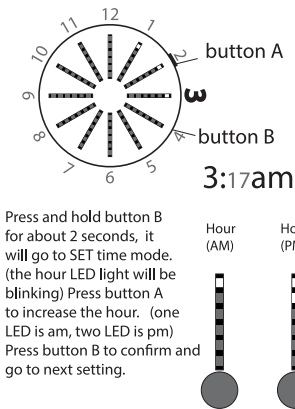

www.click-watch.com

How to see time (AM)
Press button A

How to see time (PM)
Press button A

How to see date
Press button A twice

How to set time

How to set time

How to set time

How to set date

How to set date

How to set date

How to set animation

The animation LED will be blinking. Press button A to turn on/off the animation. Press button B to confirm and go to next setting.

How to set animation

The animation selection LED will be blinking. Press button A to select the animation. (1-5) Press button B to confirm and exit the setting mode. If animation mode is on, the animation will be appeared every 1/2 hour between 7:00pm-12:00 midnight.