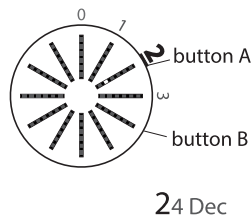

www.click-watch.com

How to see time (AM)
Press button A

How to see time (PM)
Press button A

How to see date
Press button A twice

How to set time

How to set time

How to set time

How to set date

How to set date

How to set date

How to set animation

The animation LED will be blinking. Press button A to turn on/off the animation. Press button B to confirm and go to next setting.

How to set animation

The animation selection LED will be blinking. Press button A to select the animation. (1-5) Press button B to confirm and exit the setting mode. If animation mode is on, the animation will be appeared every 1/2 hour between 7:00pm-12:00 midnight.