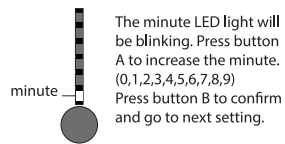

How to set time