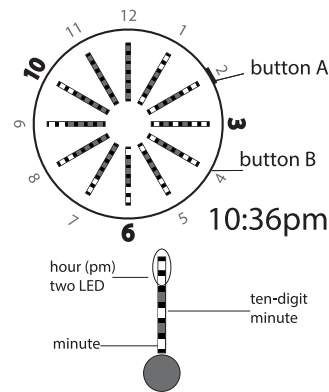

www.click-watch.com

How to see time (AM)
Press button A

How to see time (PM)
Press button A

How to see date
Press button A twice

How to set time

How to set time

How to set time

How to set date

How to set date

How to set date

How to set animation

The animation LED will be blinking. Press button A to turn on/off the animation. Press button B to confirm and go to next setting.

How to set animation

The animation selection LED will be blinking. Press button A to select the animation. (1-5) Press button B to confirm and exit the setting mode. If animation mode is on, the animation will be appeared every 1/2 hour between 7:00pm-12:00 midnight.