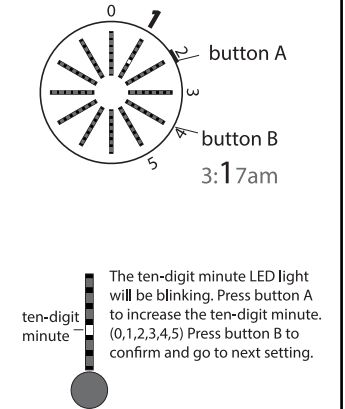

www.click-watch.com

How to see time (AM)
Press button A

How to see time (PM)
Press button A

How to see date
Press button A twice

How to set time

How to set time

How to set time

How to set date

How to set date

How to set date

How to set animation

The animation LED will be blinking. Press button A to turn on/off the animation. Press button B to confirm and go to next setting.

How to set animation

The animation selection LED will be blinking. Press button A to select the animation. (1-5) Press button B to confirm and exit the setting mode. If animation mode is on, the animation will be appeared every 1/2 hour between 7:00pm-12:00 midnight.